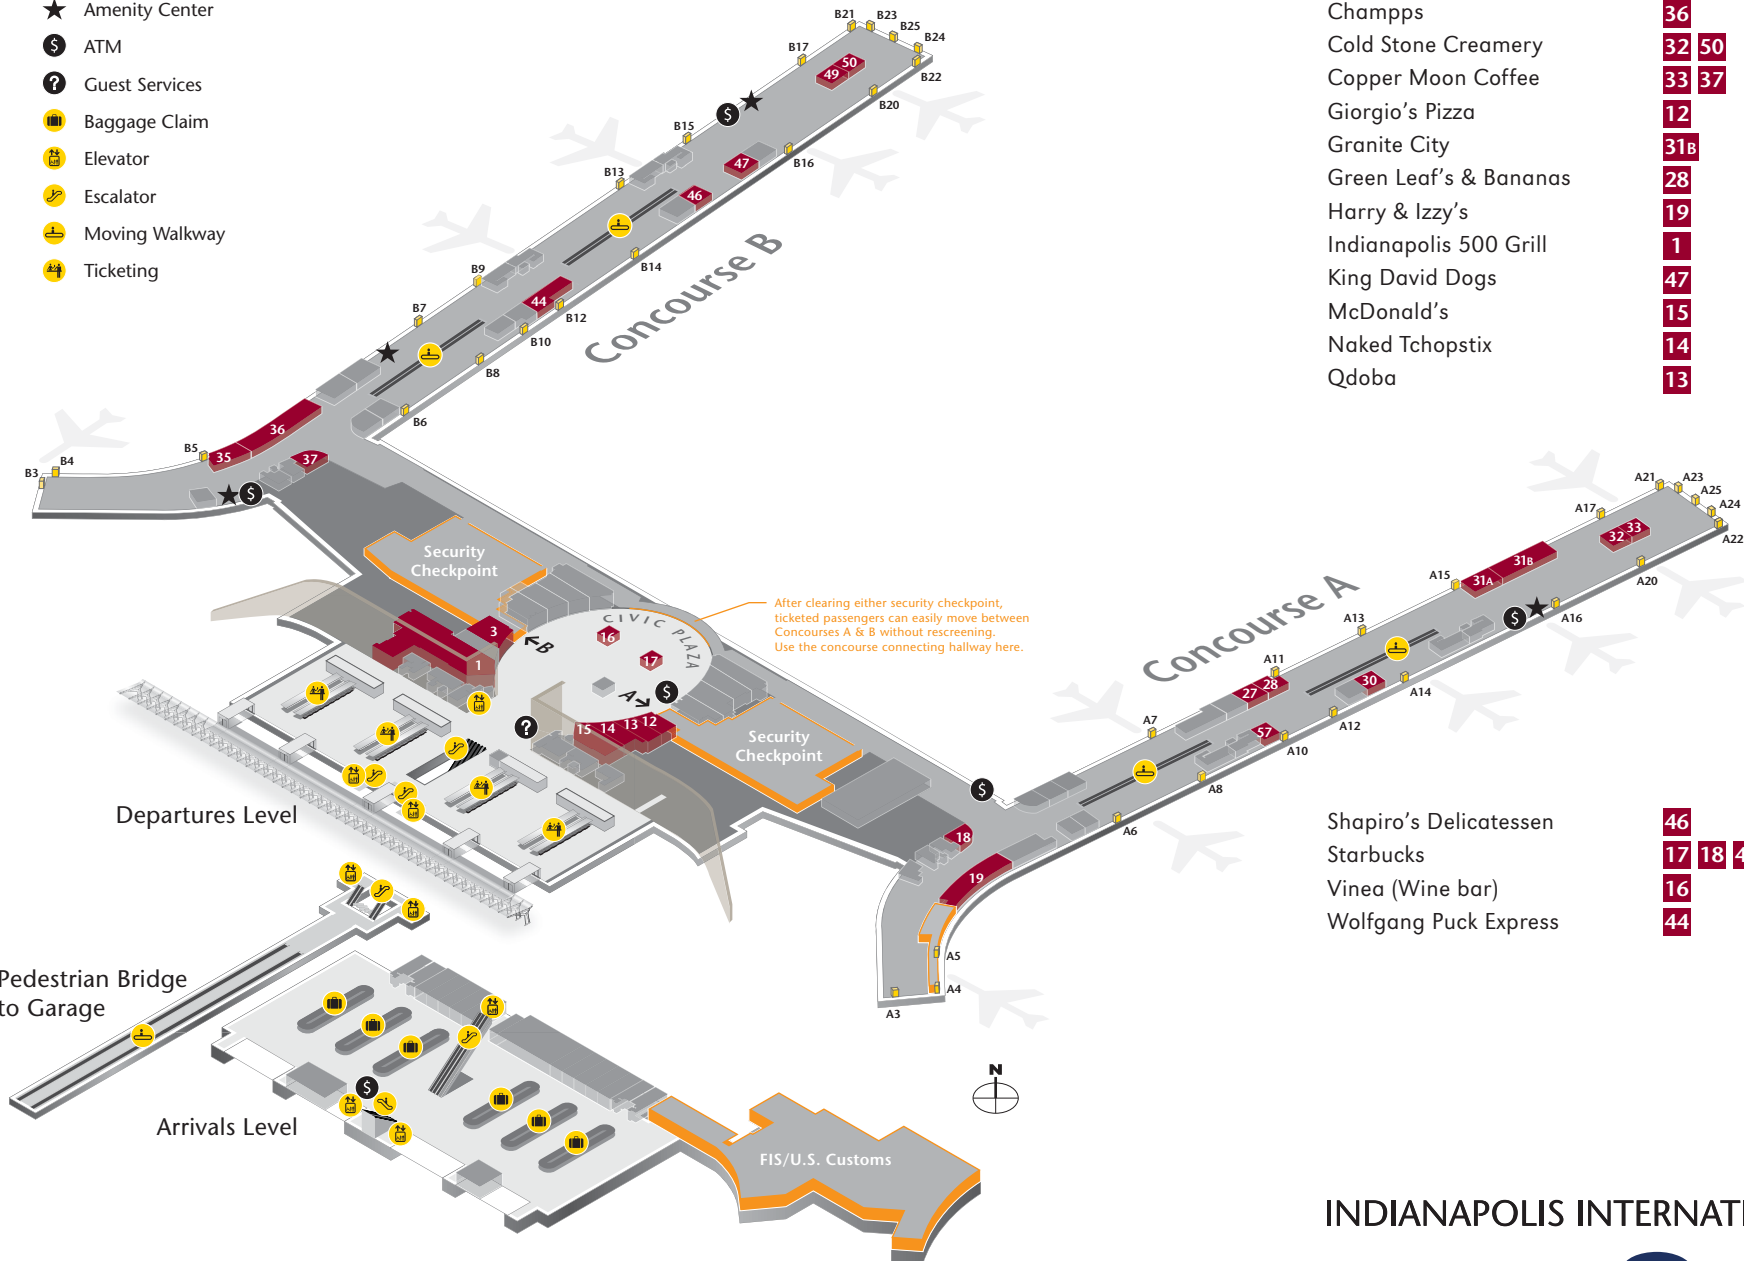

TERMINAL MAP & INFORMATION

Indianapolis International Airport | Col. H. Weir Cook Terminal Building

FOOD & BEVERAGE

LEGEND

- ★ Amenity Center
- Ⓢ ATM
- ❓ Guest Services
- 🧳 Baggage Claim
- 🛗 Elevator
- 👉 Escalator
- 🚶 Moving Walkway
- 🎫 Ticketing

Vendor	Location	Nearest Gate
96th Street Steakburgers	27	A10
Au Bon Pain	31A	A15
Auntie Anne's	57	A10
Café Patachou	3	Civic Plaza
Camden Food Company	35	B5
Champps	36	B5
Cold Stone Creamery	32 50	A20, B17
Copper Moon Coffee	33 37	A20, B5
Giorgio's Pizza	12	Civic Plaza
Granite City	31B	A15
Green Leaf's & Bananas	28	A11
Harry & Izzy's	19	A6
Indianapolis 500 Grill	1	Civic Plaza
King David Dogs	47	B16
McDonald's	15	Civic Plaza
Naked Tchopstix	14	Civic Plaza
Qdoba	13	Civic Plaza

Shapiro's Delicatessen	46	B14
Starbucks	17 18 49	Civic Plaza, A6, B17
Vinea (Wine bar)	16	Civic Plaza
Wolfgang Puck Express	44	B9